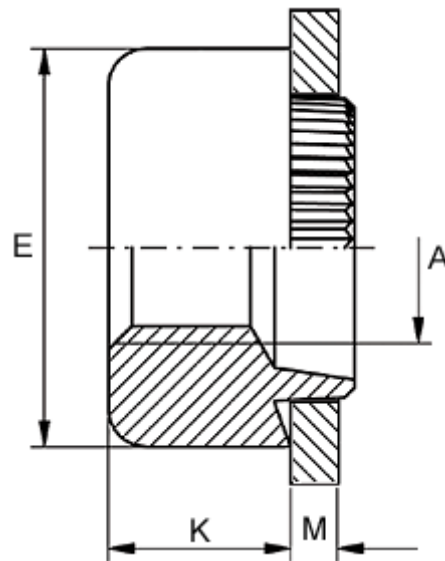

Article number: 12716000140120

Description: KLEE-coil 716 000 140.120  
M14 Unhardened, zinc-pl. & chr. yellow

## Measures

Female thread A	= M14
Height K	= 10.0
Outer diameter E	= 25.0
Plate thickness	= 4.4 to 4.6
Recommended bore diameter for extreme load	= 19.0
Recommended bore diameter for normal use	= 20.0